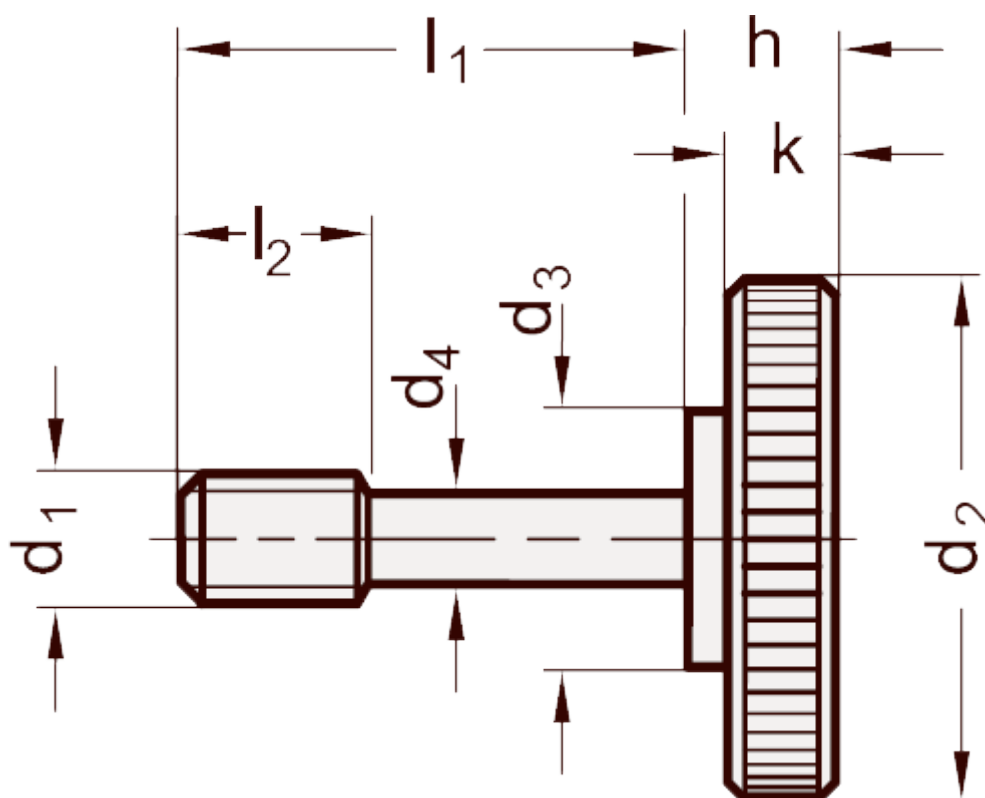

Article number: 206532M421NI
Description: E+G Knurled screw
GN 653.2-M4-21-NI

Measures

$a_1 = 8-10$	$h = 5.5$
$a_2 = 10-14$	$k = 3.5$
$a_3 = 14-16$	$l_2 = 5$
$d_1 = M4$	Weight in (g) = 9
$d_2 = 16$	
$d_3 = 8$	
$d_4 = 3.2$	
$d_5 = 4.5$	